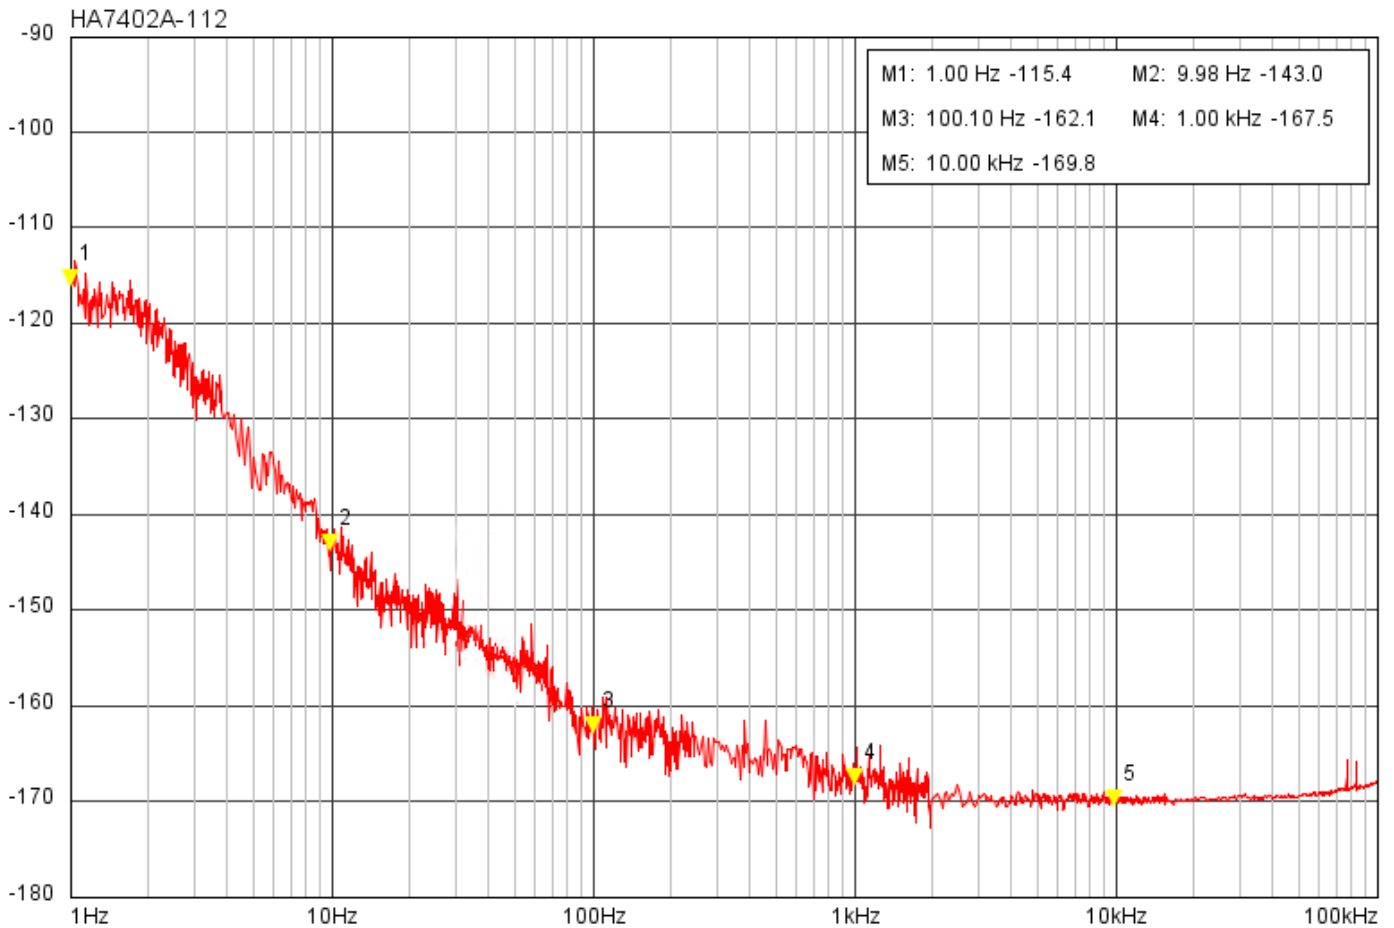

10 MHz Small Fry

P/N: 501-27519-11

Units XCorr: 16
dBc/Hz
2007/01/23 10:36:47

Time: 52 min 58 sec

Freq: 10.000 002 0 MHz

Power: 14.4 dBm